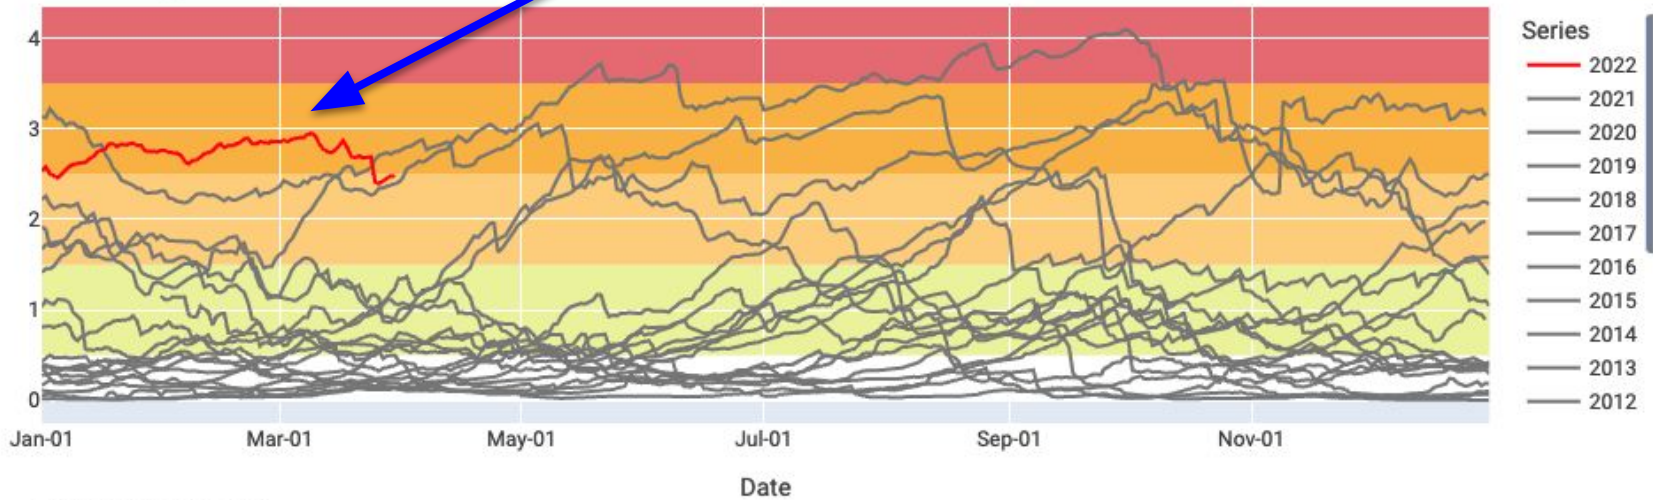

Gro | REAL WORLD ANALYSIS - DROUGHT FORECAST FOR BRAZIL 2022

GCI - Drought Index

[Download Data](#)

The [GCI - Drought Index (GDI)](#) provides daily, worldwide drought estimates at the district level. Weighted by Land Area over Mato Grosso do Sul.

GCI - Drought Index

[Crisis Looming?](#)

Source: Gro Intelligence